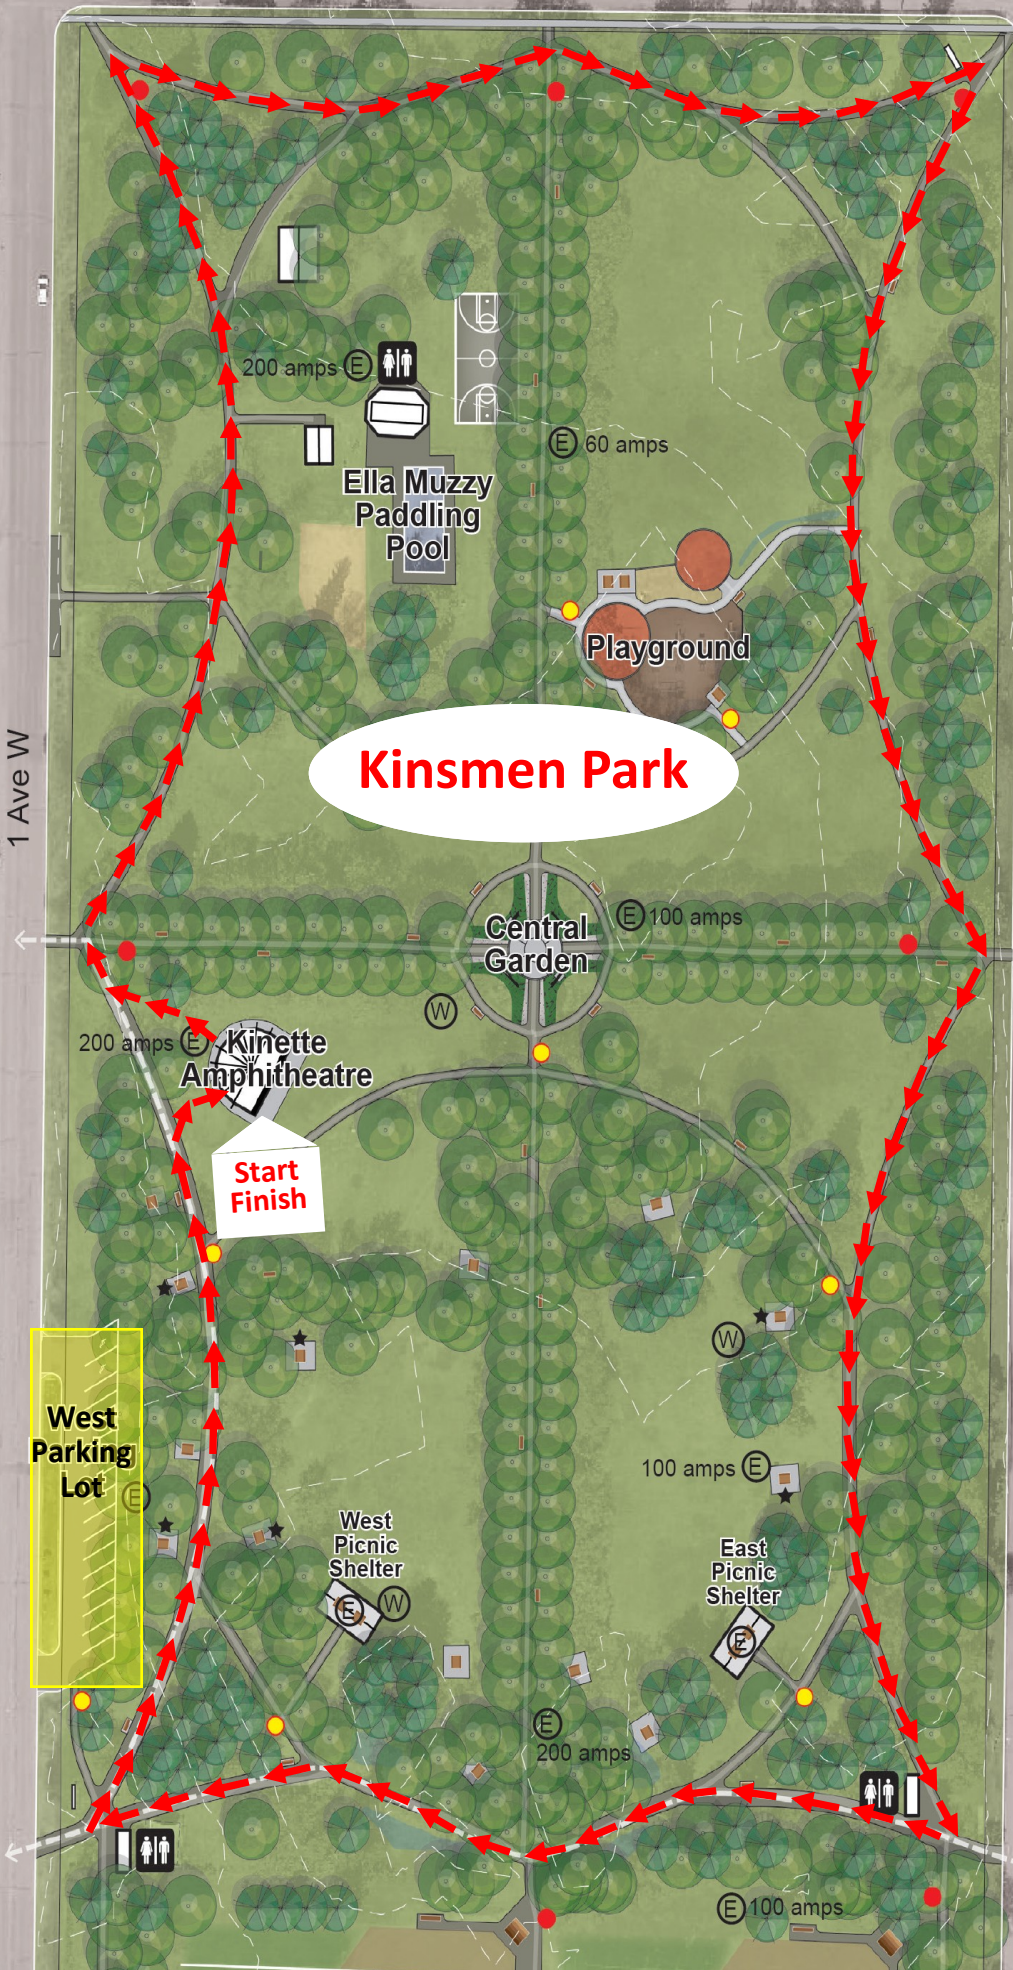

22 St

Kinsmen Park

1 Ave W

Central Ave

23 St

24 St

- Legend**
- Washrooms
 - BBQ
 - Power Source
 - Water Source
 - Garbage Bin
 - Garbage-Recycling Bin
 - Picnic Site
 - Bench
 - Bleachers
 - Trees
 - Vehicle Pathways
(vehicle use only with permission by Director of Community Services)

Please Note: Existing contours are shown at 0.5m intervals. Aerial photograph from May 2014.

West Parking Lot

Start Finish

Kinette Amphitheatre

Ella Muzzy Paddling Pool

Playground

Central Garden

West Picnic Shelter

East Picnic Shelter

200 amps

60 amps

100 amps

200 amps

100 amps

200 amps

100 amps