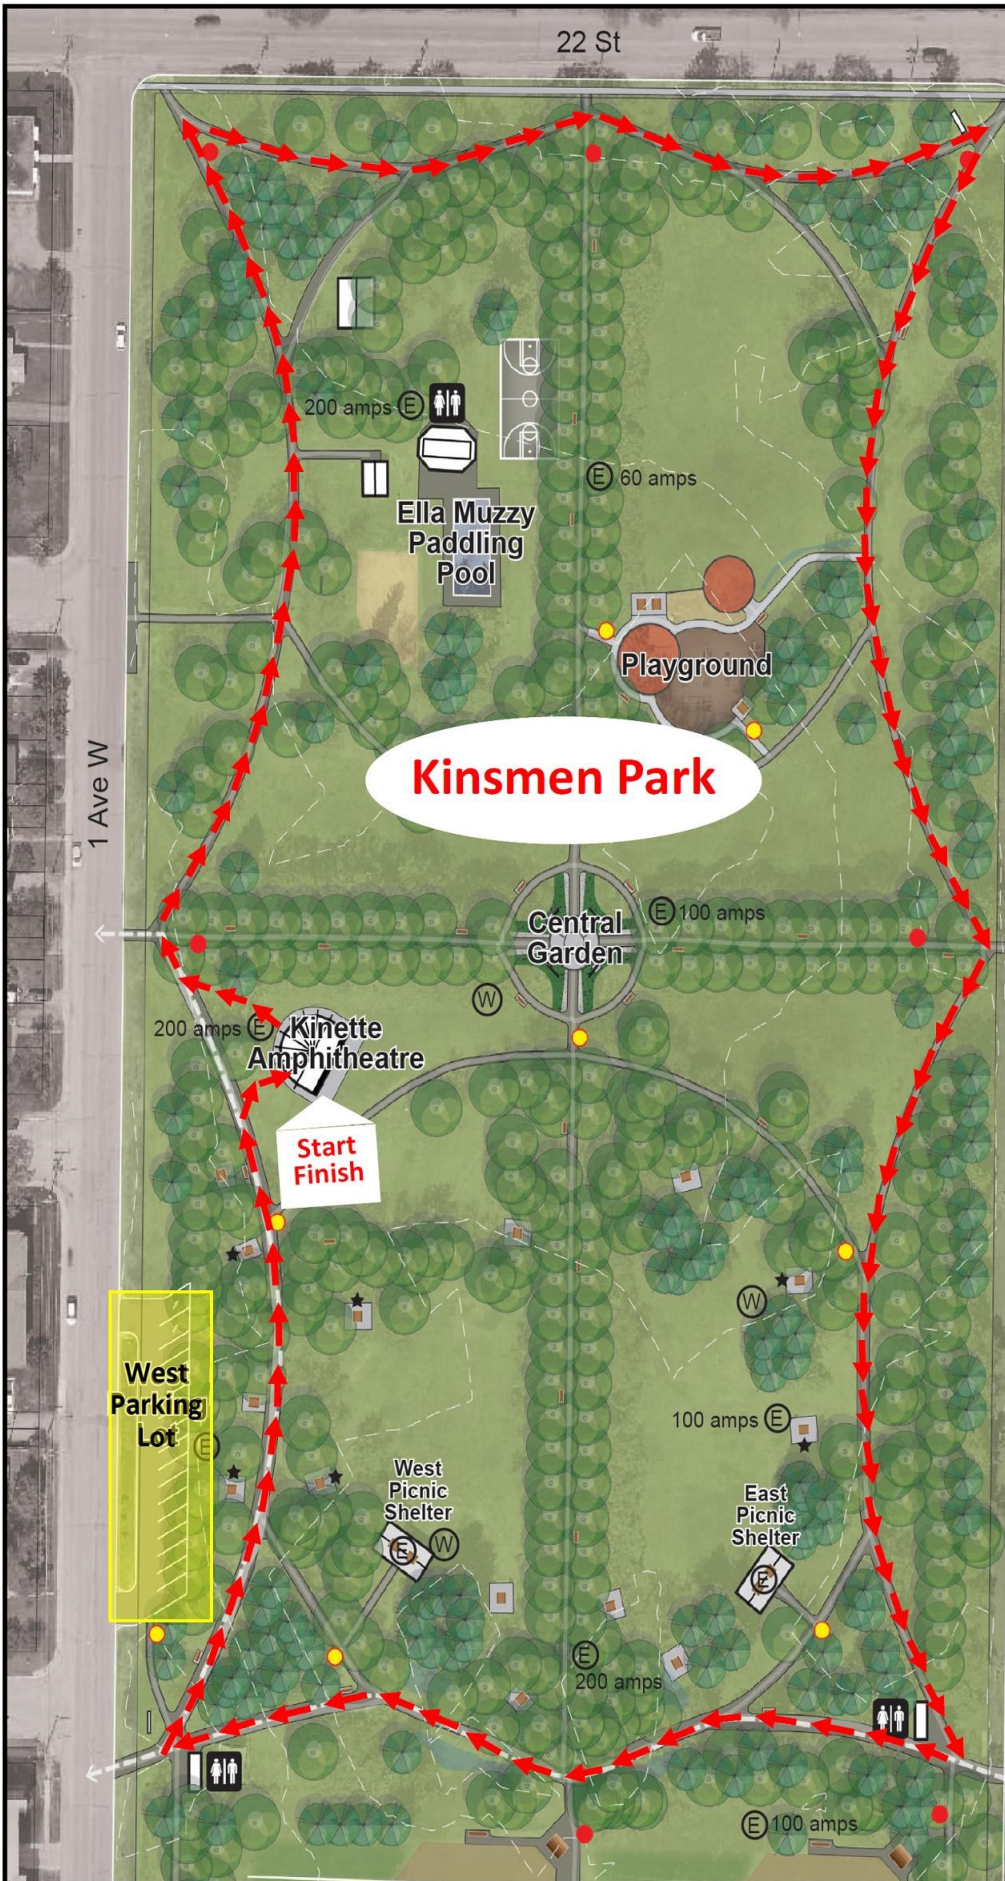

TRUE PATRIOT LOVE

CANADIAN WALK FOR VETERANS

Kinsmen Park

West Parking Lot

Legend

- Washrooms
- BBQ
- Power Source
- Water Source
- Garbage Bin
- Garbage-Recycling Bin
- Picnic Site
- Bench
- Bleachers
- Trees
- Vehicle Pathways
(vehicle use only with permission by Director of Community Services)

Please Note: Existing contours are shown at 0.5m intervals. Aerial photograph from May 2014.